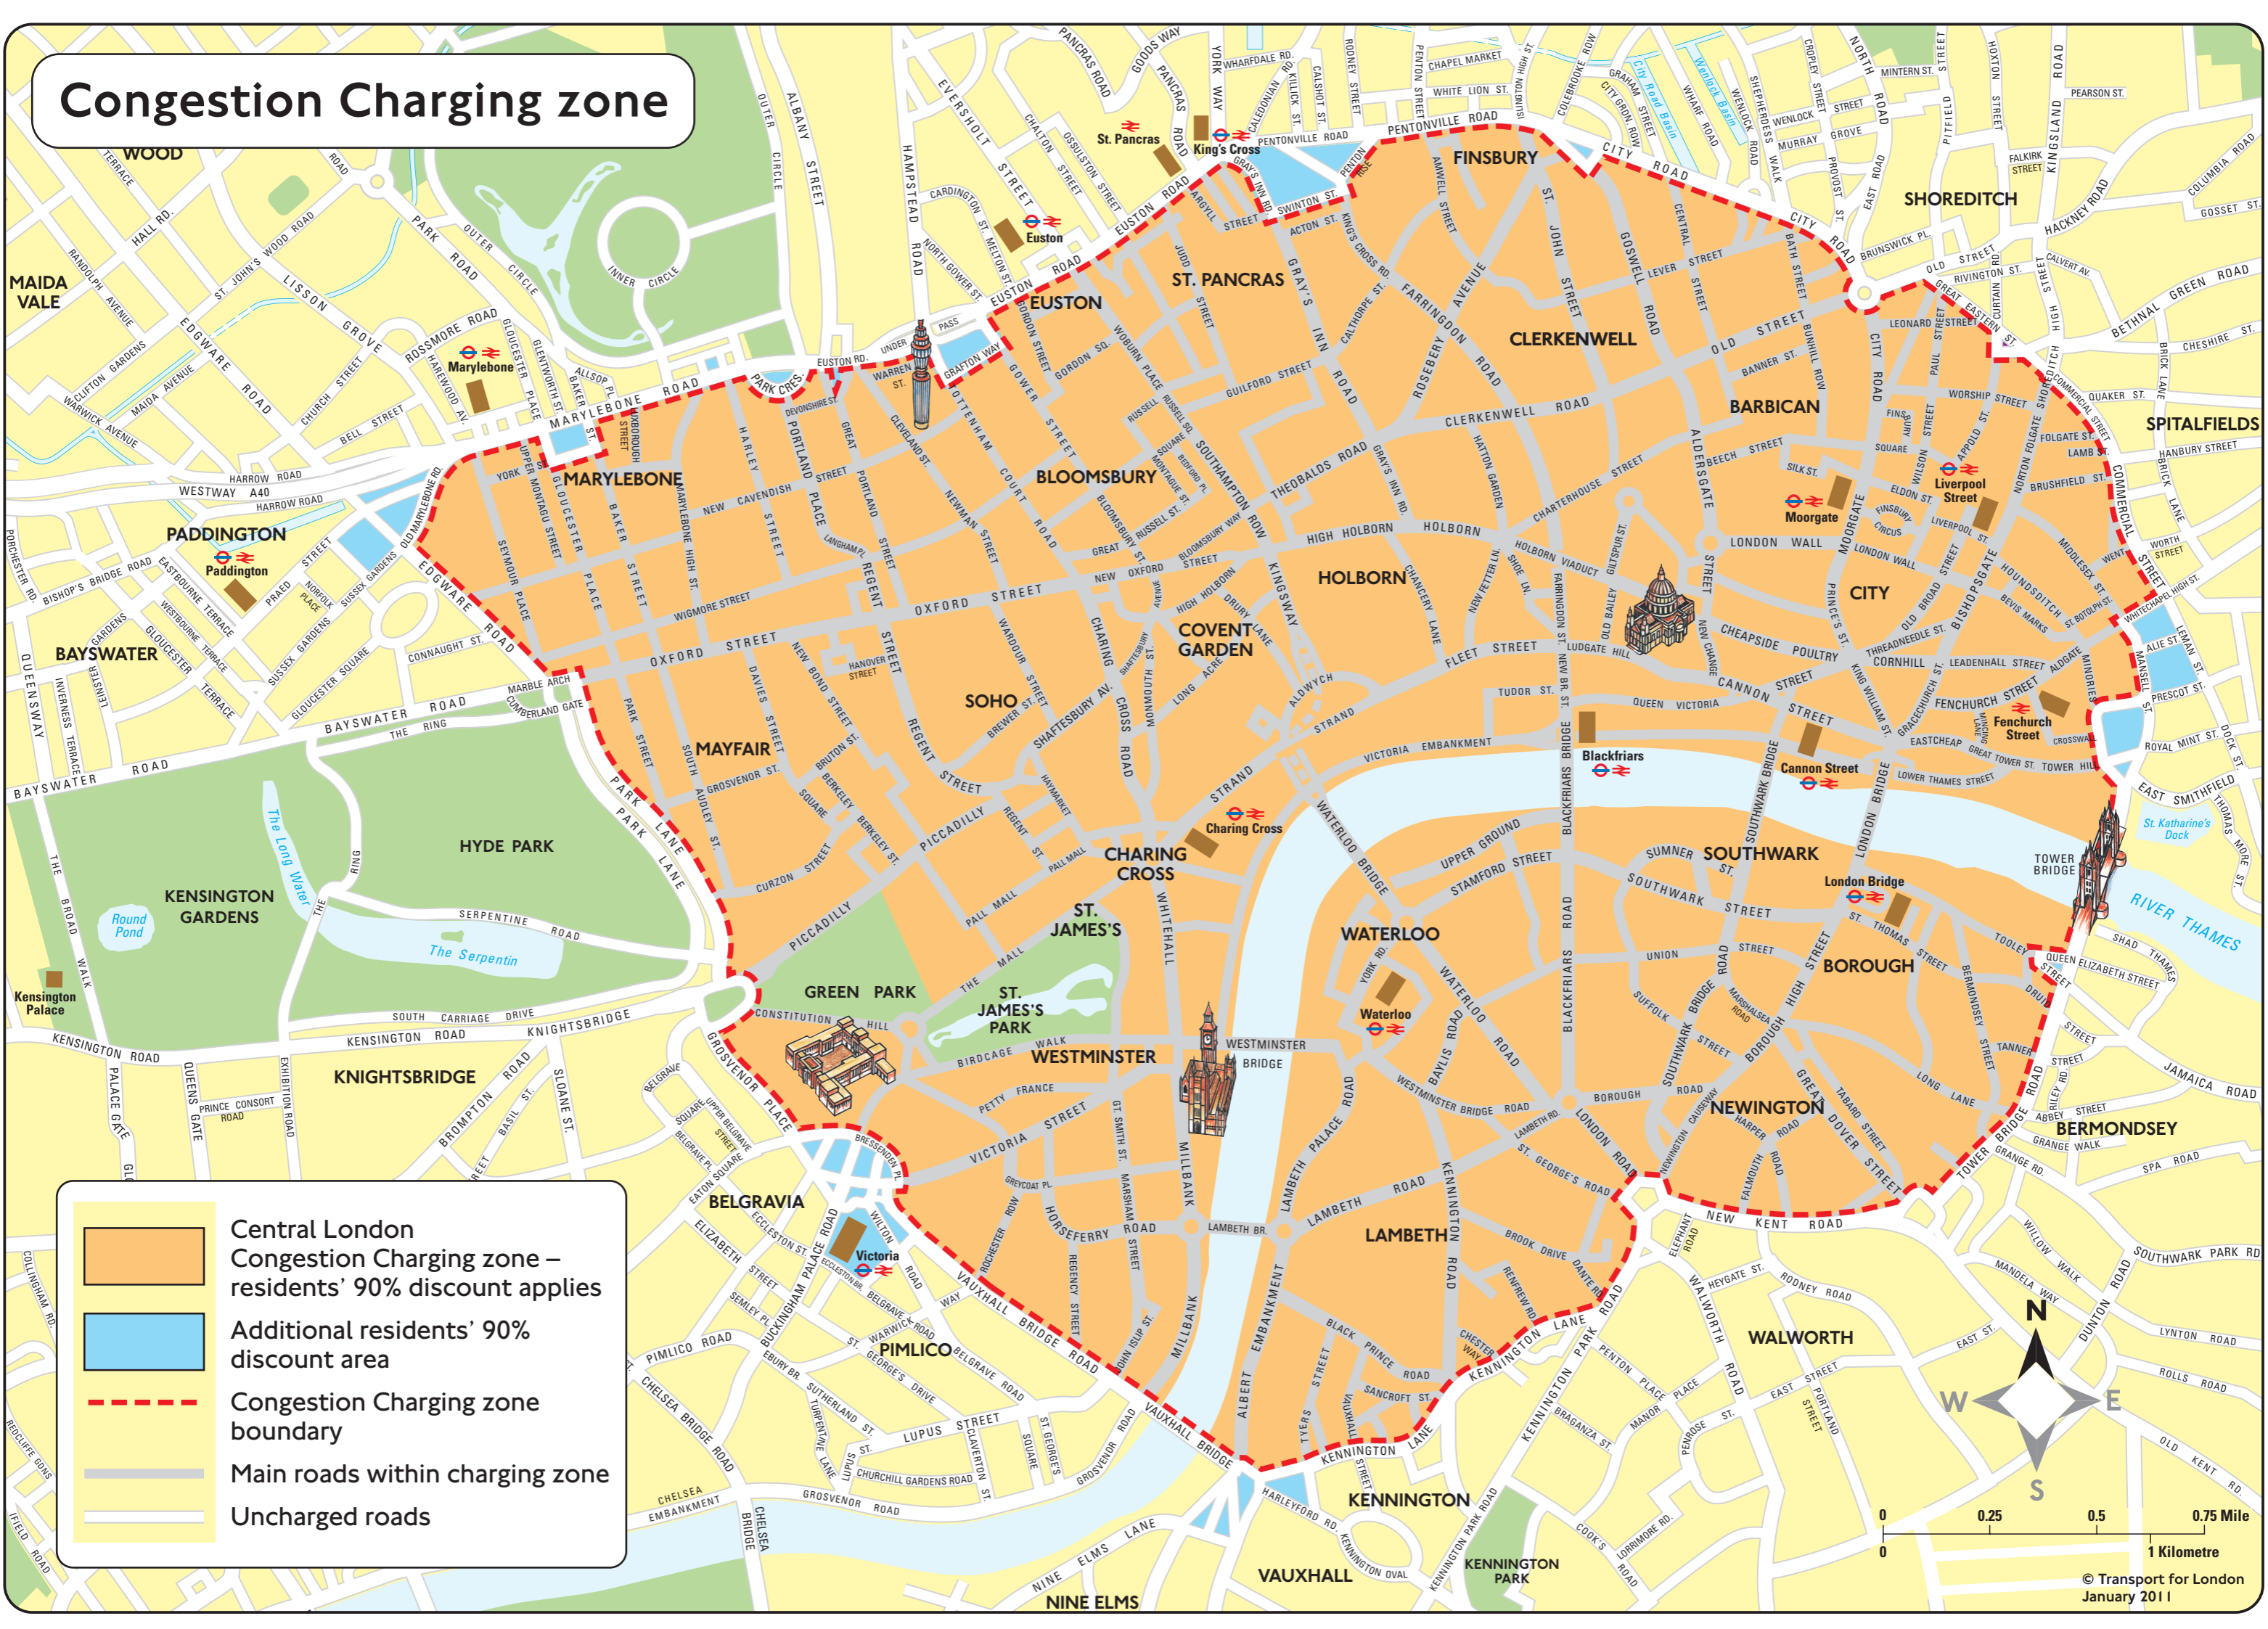

Congestion Charging zone

- Central London Congestion Charging zone – residents' 90% discount applies
- Additional residents' 90% discount area
- Congestion Charging zone boundary
- Main roads within charging zone
- Uncharged roads